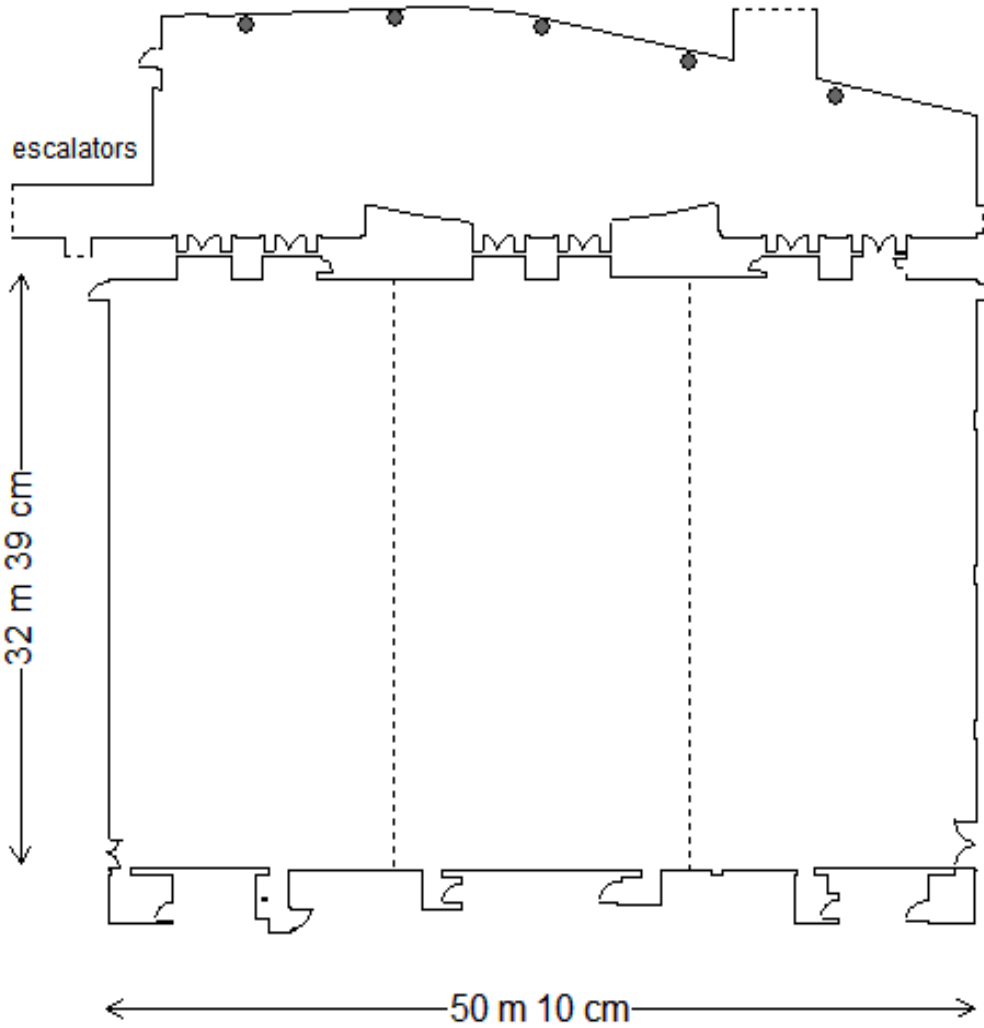

Shangri-La at the Fort

MANILA

Grand Ballroom with Foyer Level 3

Dimensions (m) : 50.0 x 32.0

Area (sqm) : 1,800

Ceiling Height (m): 10.0