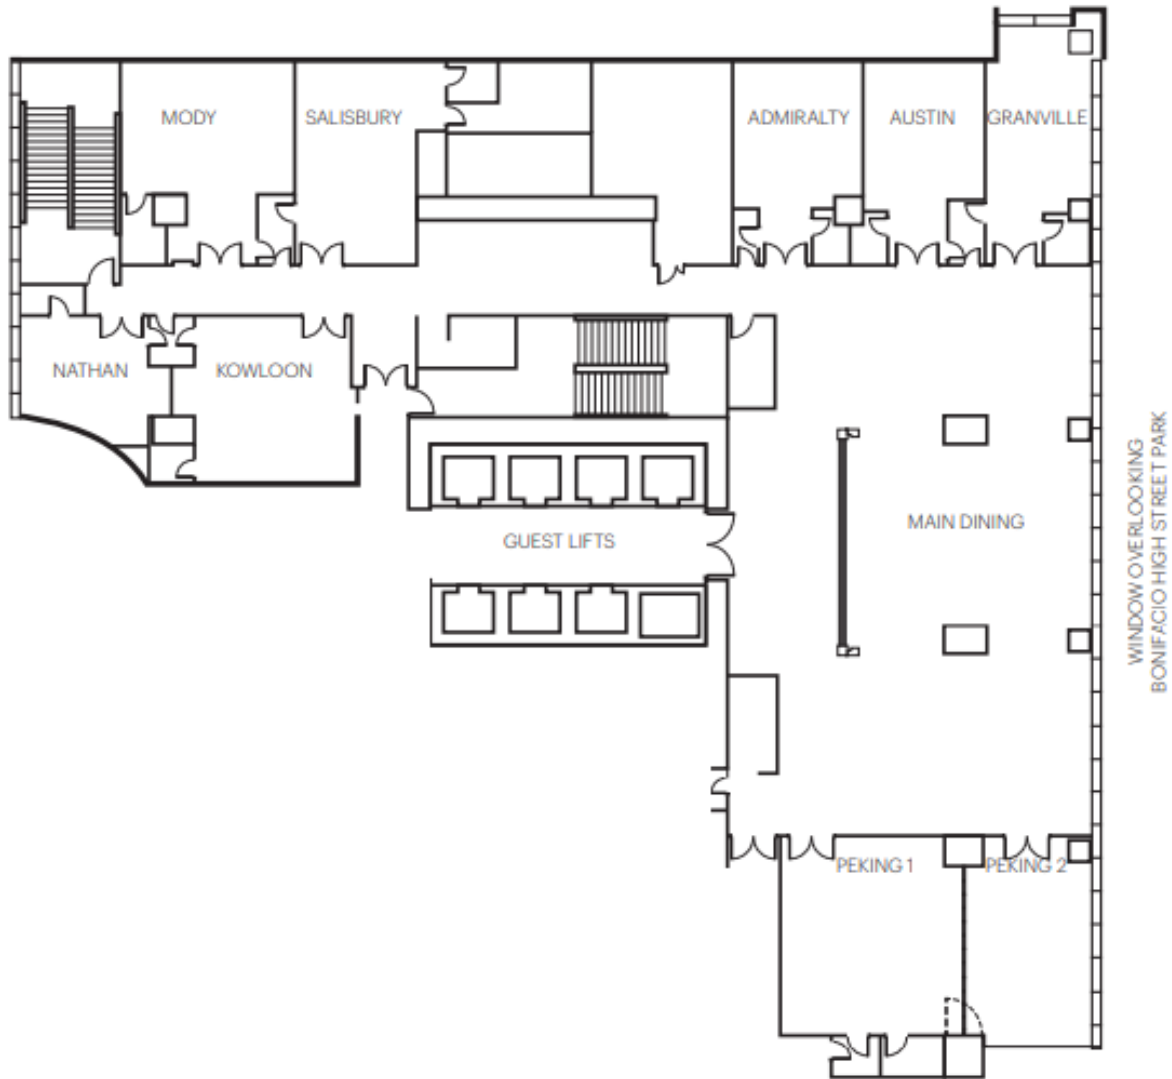

Shangri-La at the Fort

MANILA

Canton Road

Level 3
9 Private Dining Rooms

Shangri-La at the Fort

MANILA

Peking 1 & 2

Whole Room Without Dividers Seating Capacity: 40-60 persons

Peking 1 Seating Capacity: 20 persons

Peking 2 Seating Capacity: 20 persons

**Private dining room capacity is subject to change depending on government guideline of health and safety*

Shangri-La at the Fort

MANILA

Nathan

Seating Capacity: 8 persons

**Private dining room capacity is subject to change depending on government guideline of health and safety*

Shangri-La at the Fort

MANILA

Granville

Seating Capacity: 10 persons

**Private dining room capacity is subject to change depending on government guideline of health and safety*

Shangri-La at the Fort

MANILA

Admiralty

Seating Capacity: 12 persons

**Private dining room capacity is subject to change depending on government guideline of health and safety*