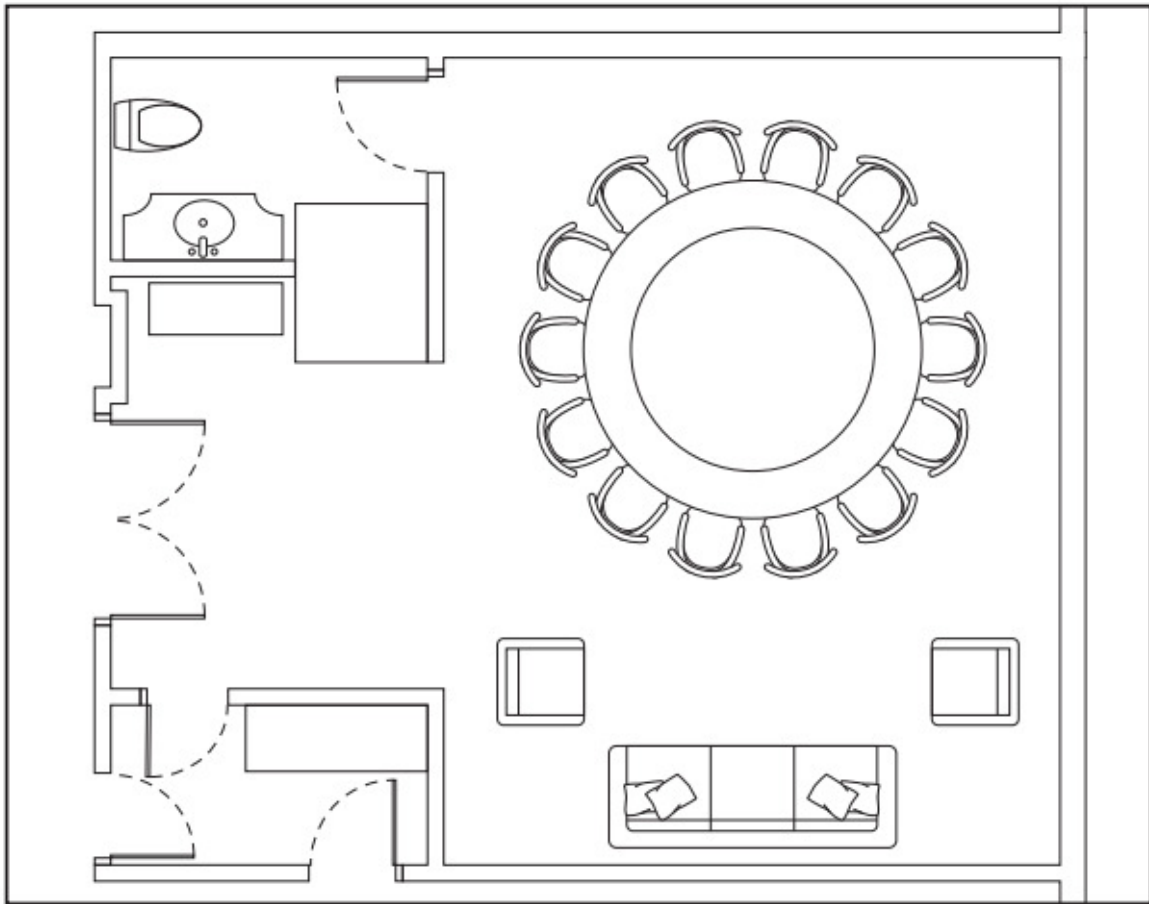

Seating Capacity: 12 persons

**Private dining room capacity is subject to change depending on government guideline of health and safety*

Shangri-La at the Fort

MANILA

Salisbury

Seating Capacity: 12 persons

**Private dining room capacity is subject to change depending on government guideline of health and safety*

Shangri-La at the Fort

MANILA

Mody

Seating Capacity: 14 persons

**Private dining room capacity is subject to change depending on government guideline of health and safety*