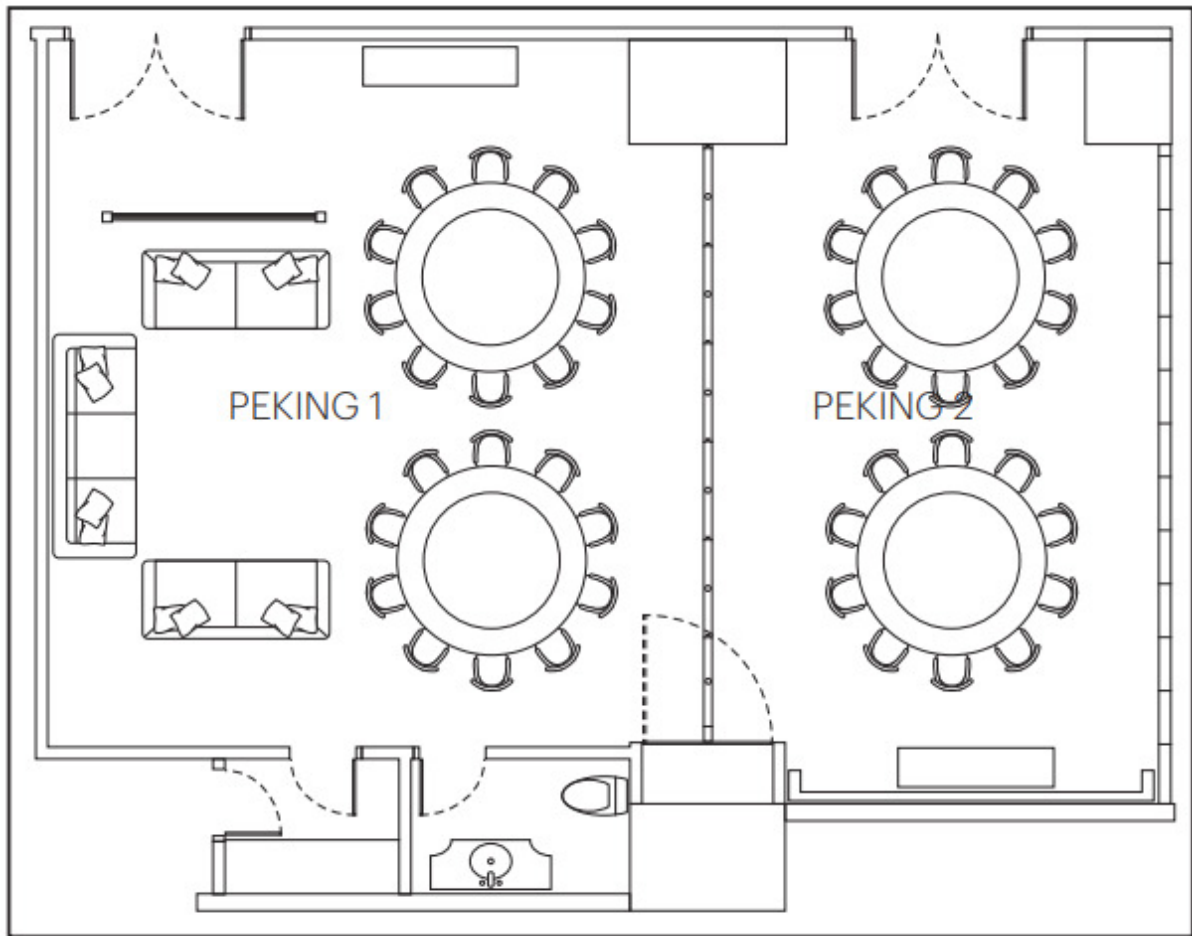

Shangri-La at the Fort

MANILA

Canton Road

Level 3
9 Private Dining Rooms

Shangri-La at the Fort

MANILA

Peking 1 & 2

Whole Room Without Dividers Seating Capacity: 40-60 persons

Peking 1 Seating Capacity: 20 persons

Peking 2 Seating Capacity: 20 persons

**Private dining room capacity is subject to change depending on government guideline of health and safety*

Shangri-La at the Fort

MANILA

Nathan

Seating Capacity: 8 persons

**Private dining room capacity is subject to change depending on government guideline of health and safety*

Shangri-La at the Fort

MANILA

Granville

Seating Capacity: 10 persons

**Private dining room capacity is subject to change depending on government guideline of health and safety*

Shangri-La at the Fort

MANILA

Admiralty

Seating Capacity: 12 persons

**Private dining room capacity is subject to change depending on government guideline of health and safety*