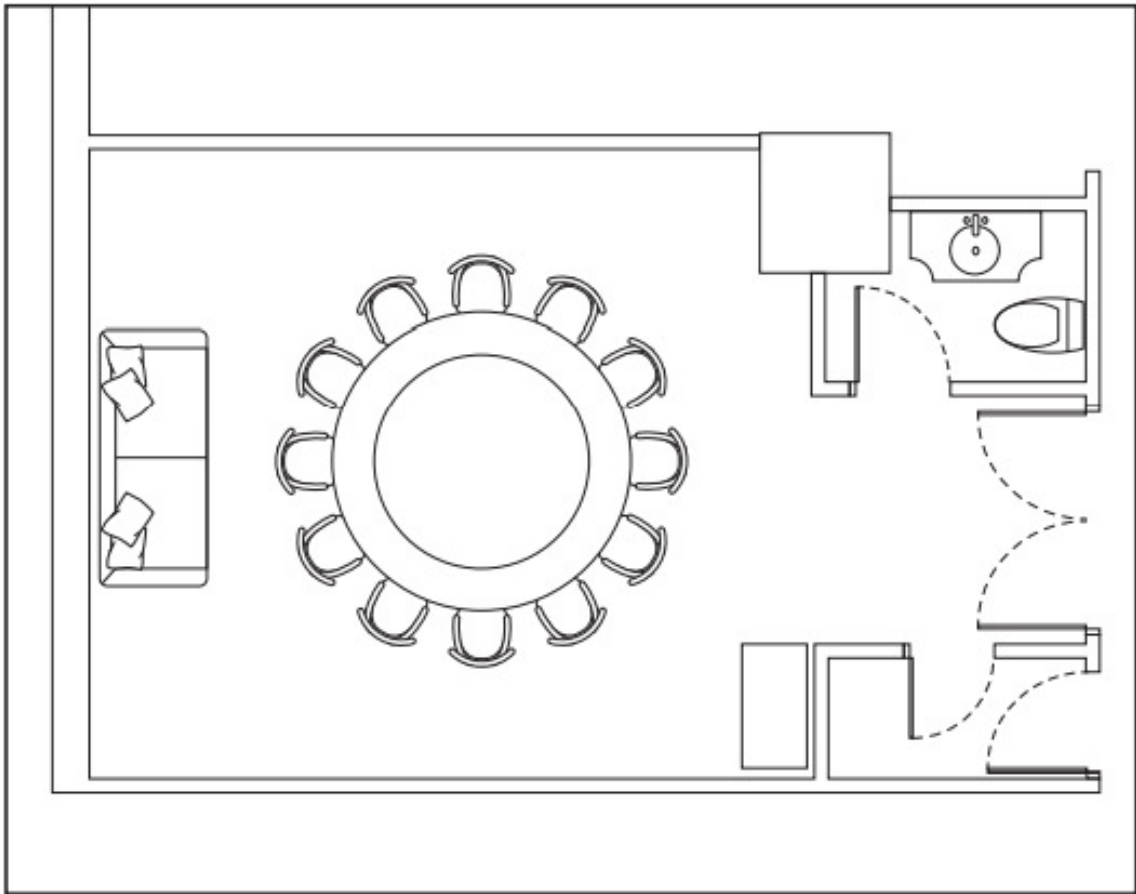

Peking 1 Seating Capacity: 20 persons

Peking 2 Seating Capacity: 20 persons

**Private dining room capacity is subject to change depending on government guideline of health and safety*

Shangri-La at the Fort

MANILA

Nathan

Seating Capacity: 8 persons

**Private dining room capacity is subject to change depending on government guideline of health and safety*

Shangri-La at the Fort

MANILA

Granville

Seating Capacity: 10 persons

**Private dining room capacity is subject to change depending on government guideline of health and safety*

Shangri-La at the Fort

MANILA

Admiralty

Seating Capacity: 12 persons

**Private dining room capacity is subject to change depending on government guideline of health and safety*