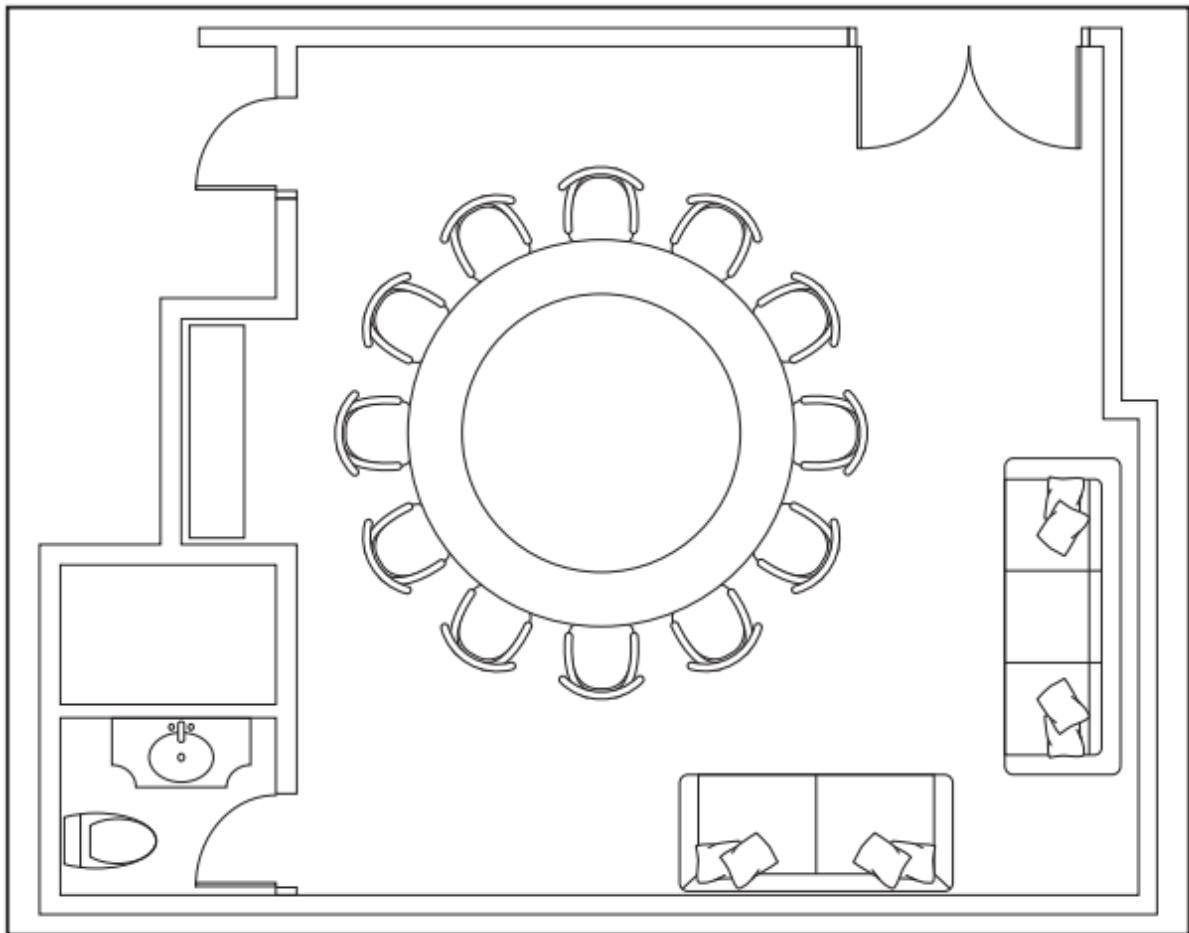

Shangri-La at the Fort

MANILA

Austin

Seating Capacity: 12 persons

**Private dining room capacity is subject to change depending on government guideline of health and safety*

Shangri-La at the Fort

MANILA

Kowloon

Seating Capacity: 12 persons

**Private dining room capacity is subject to change depending on government guideline of health and safety*

Shangri-La at the Fort

MANILA

Salisbury

Seating Capacity: 12 persons