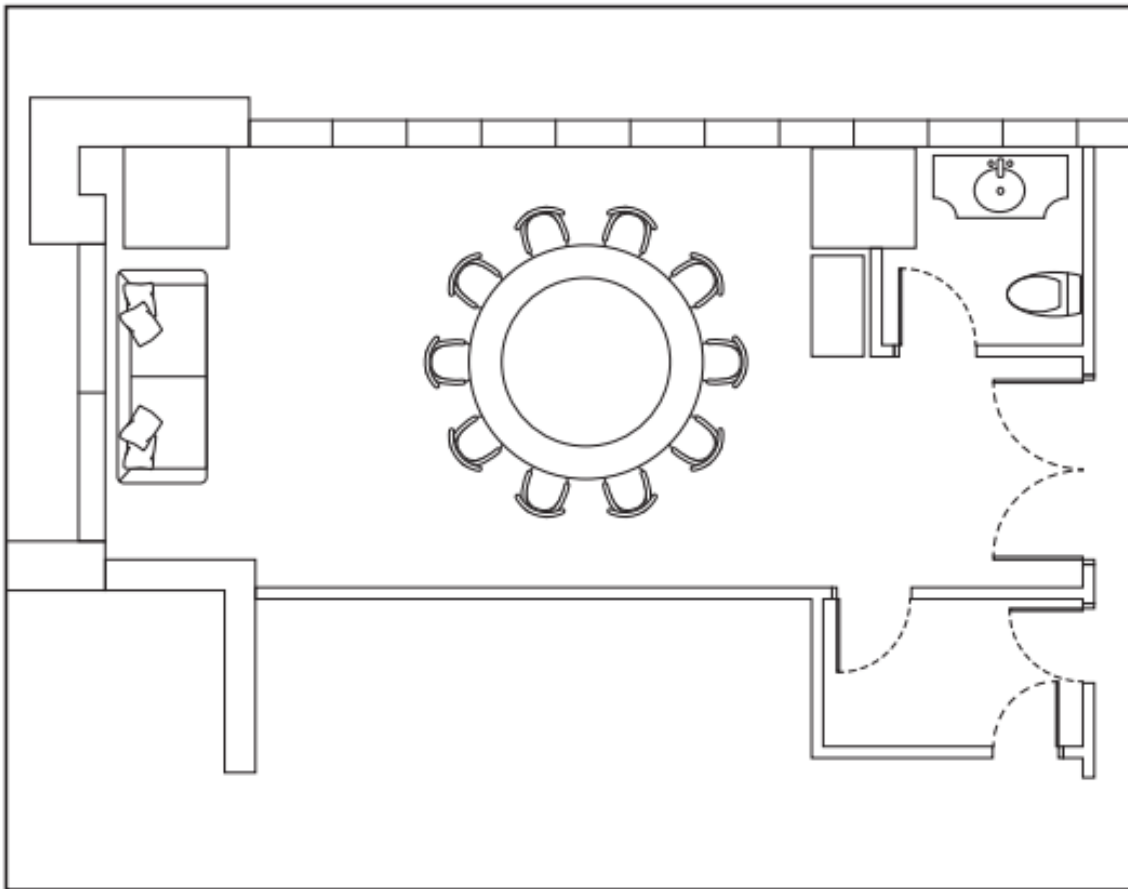

Peking 1 Seating Capacity: 20 persons

Peking 2 Seating Capacity: 20 persons

**Private dining room capacity is subject to change depending on government guideline of health and safety*

Shangri-La at the Fort

MANILA

Nathan

Seating Capacity: 8 persons

**Private dining room capacity is subject to change depending on government guideline of health and safety*

Shangri-La at the Fort

MANILA

Granville

Seating Capacity: 10 persons

**Private dining room capacity is subject to change depending on government guideline of health and safety*

Shangri-La at the Fort

MANILA

Admiralty

Seating Capacity: 12 persons

**Private dining room capacity is subject to change depending on government guideline of health and safety*