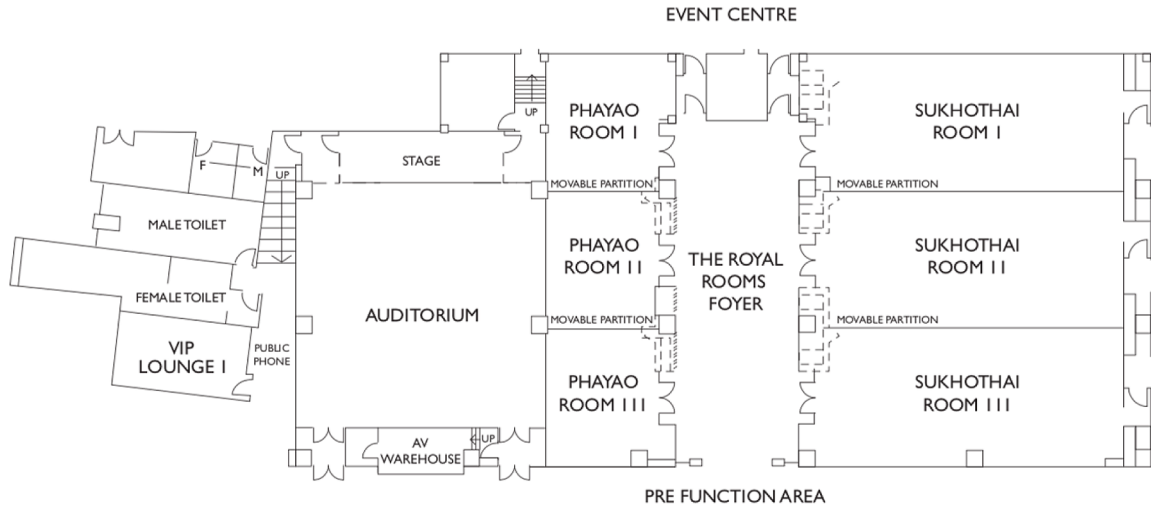

# SHANGRI-LA CHIANG MAI

LEVEL I

EVENT CENTRE

(AUDITORIUM + THE ROYAL ROOMS)