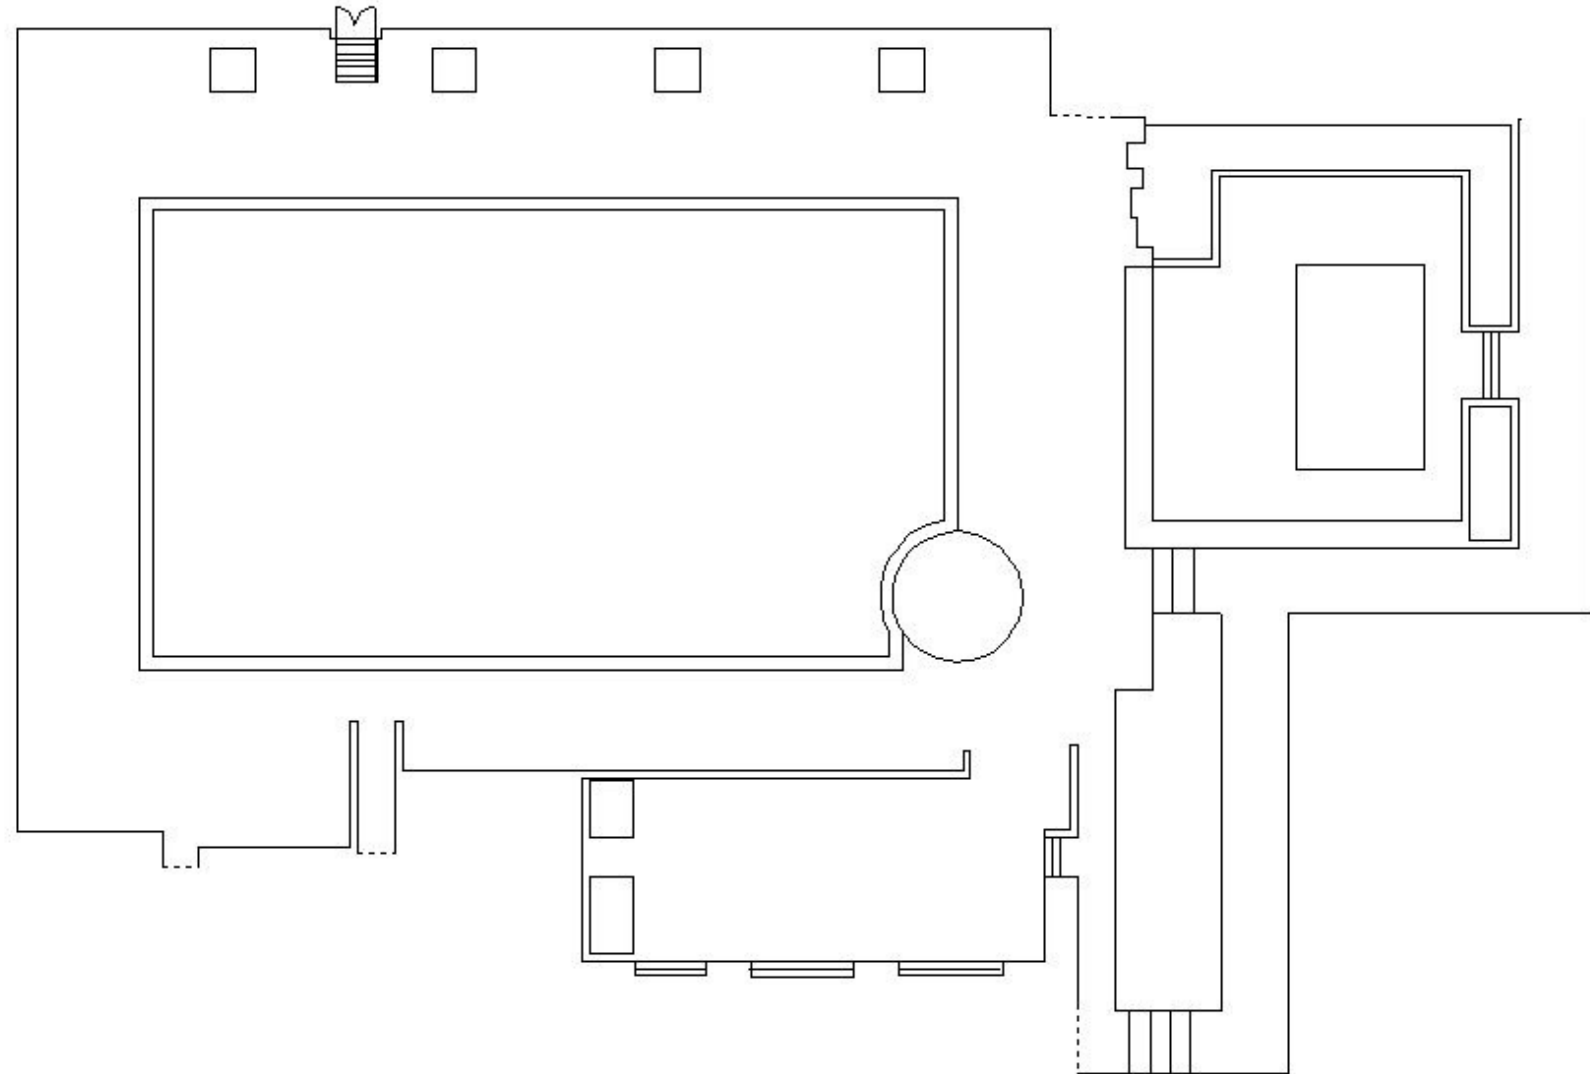

# Shangri-La hotel

COLOMBO

106' 5"

146' 6"

**The Lawn**